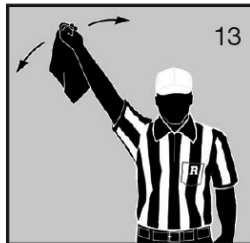

Officials' Signals

Ready for play
*Untimed down

Start the clock

Stop the clock

TV/radio timeout

Touchdown
Field Goal

Safety

Dead-ball foul/
touchback
(move side to side)

First down

Loss of down

Incomplete pass/unsuccessful try or
field goal/penalty declined/
coin toss option deferred

Legal touching

Inadvertent whistle

Disregard flag

End of period

Sideline warning

Illegal touching

Uncatchable pass

Offside B/Offside A
or B on kickoff

19
False start/
Encroachment A
Illegal formation

20
Illegal motion (1 hand)
Illegal shift (2 hands)

21
Delay of game

22
Substitution
infraction