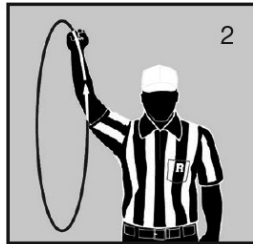

Officials' Signals

Ready for play
*Untimed down

Start the clock

Stop the clock

TV/radio timeout

Touchdown
Field Goal

Safety

Dead-ball foul/
touchback
(move side to side)

First down

Loss of down

Incomplete pass/unsuccessful try or
field goal/penalty declined/
coin toss option deferred

Legal touching

Inadvertent whistle

Disregard flag

End of period

Sideline warning