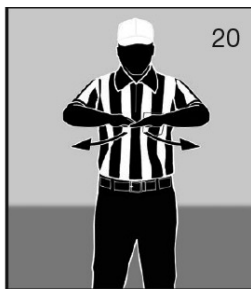

Officials' Signals

Ready for play
*Untimed down

Start the clock

Stop the clock

TV/radio timeout

Touchdown
Field Goal

Safety

Dead-ball foul/
touchback
(move side to side)

First down

Loss of down

Incomplete pass/unsuccessful try or
field goal/penalty declined/
coin toss option deferred

Legal touching

Inadvertent whistle

Disregard flag

End of period

Sideline warning

Illegal touching

Uncatchable pass

Offside B/Offside A
or B on kickoff

19
False start/
Encroachment A
Illegal formation

20
Illegal motion (1 hand)
Illegal shift (2 hands)

21
Delay of game

22
Substitution
infraction

23
Equipment violation

24
Targeting

25
Horse-collar

26
Hands to the face

27
Unsportsmanlike
conduct

28
Illegal blindside
block

29
Sideline interference
Note: Face press box
when giving signal.

30
Running into or
roughing the kicker
or holder