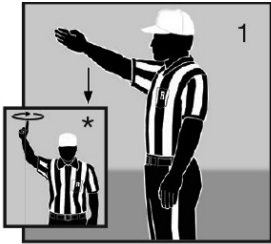

Officials' Signals

Ready for play
*Untimed down

Start the clock

Stop the clock

TV/radio timeout

Touchdown
Field Goal

Safety

Dead-ball foul/
touchback
(move side to side)

First down

Loss of down

Incomplete pass/unsuccessful try or
field goal/penalty declined/
coin toss option deferred

Legal touching

Inadvertent whistle

Disregard flag

End of period

Sideline warning