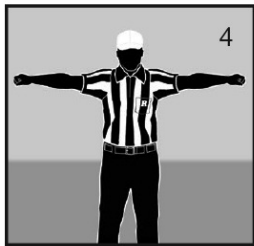

Officials' Signals

Ready for play
*Untimed down

Start the clock

Stop the clock

TV/radio timeout

Touchdown
Field Goal

Safety

Dead-ball foul/
touchback
(move side to side)

First down

Loss of down

Incomplete pass/unsuccessful try or
field goal/penalty declined/
coin toss option deferred

Legal touching

Inadvertent whistle

Disregard flag

End of period

Sideline warning