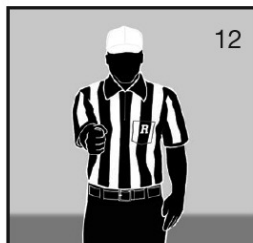

Officials' Signals

Ready for play
*Untimed down

Start the clock

Stop the clock

TV/radio timeout

Touchdown
Field Goal

Safety

Dead-ball foul/
touchback
(move side to side)

First down

Loss of down

Incomplete pass/unsuccessful try or
field goal/penalty declined/
coin toss option deferred

Legal touching

Inadvertent whistle

Disregard flag

End of period

Sideline warning

Illegal touching

Uncatchable pass

Offside B/Offside A
or B on kickoff

19
False start/
Encroachment A
Illegal formation

20
Illegal motion (1 hand)
Illegal shift (2 hands)

21
Delay of game

22
Substitution
infraction