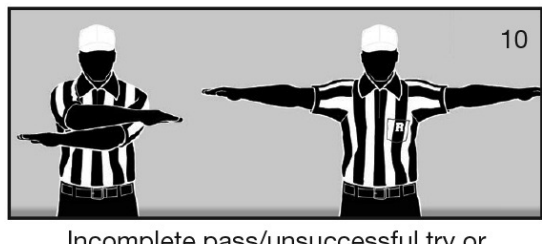

Officials' Signals

Ready for play
*Untimed down

Start the clock

Stop the clock

TV/radio timeout

Touchdown
Field Goal

Safety

Dead-ball foul/
touchback
(move side to side)

First down

Loss of down

Incomplete pass/unsuccessful try or
field goal/penalty declined/
coin toss option deferred

Legal touching

Inadvertent whistle

Disregard flag

End of period

Sideline warning